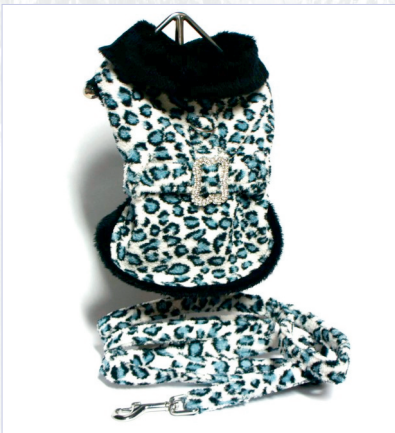

# Minky Plush Fur Lined Harness Coats

Page 3

Sizes: XS thru XXL (2 thru 60 Lbs)

Blue Snow Leopard Fur  
Harness Coat with Minky  
Fur Lining, Rhinestone  
Bone Buckle, D-Ring and  
Leash

Pink, Black and White Plaid  
Harness Coat with Minky  
Fur Lining, Black Buckle, D  
-Ring and Leash.

# Minky Plush Fur Lined Harness Coats

Page 4

Sizes: XS thru XXL (2 thru 60 Lbs)

Hounds tooth Black and White Harness Coat with Minky Fur Lining, Black Buckle, D-Ring and Leash.

Brown, Black and White Plaid Harness Coat with Minky Fur Lining, Black Buckle, D-Ring and Leash.