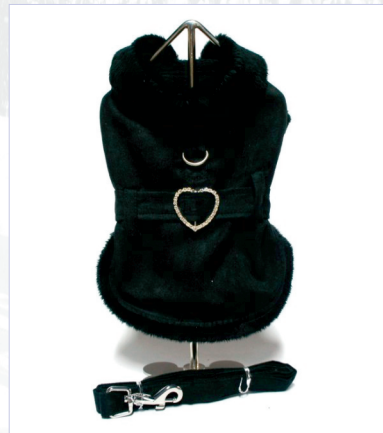

# Minky Plush Fur Lined Harness Coats

Page 4

Sizes: XS thru XXL (2 thru 60 Lbs)

Hounds tooth Black and White Harness Coat with Minky Fur Lining, Black Buckle, D-Ring and Leash.

Brown, Black and White Plaid Harness Coat with Minky Fur Lining, Black Buckle, D-Ring and Leash.

# Minky Plush Fur Lined Harness Coats

Sizes: XS thru XXL (2 thru 60 Lbs)

Page 5

Bomber Faux Leather  
Brown and Black Harness  
Coat with Minky Fur Lining,  
Black Buckle, D-Ring,  
Leash and Faux Pockets

Black Suede Harness Coat  
with Minky Fur Lining,  
Rhinstone Heart Buckle, D  
-Ring and Leash.