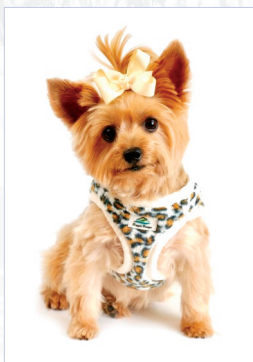

# Winter American River Minky Plush Fur Lined Ultra Choke Free Harnesses

Page 9

(Patented) Size: XS thru Large

Washed Blue Jean & Cream Minky Plush

Washed Blue Jean & Pink Minky Plush

Classic Leopard & Minky Plush

# Formal and Holiday Party Tuxedo, Bow Tie, Wedding

Page 10

Our Tuxedo for Pets, was created by Michele in 1999 and was the very first Tuxedo on the market. It has become our Top Selling Product of ALL TIME. It features a separate Bow Tie and Collar, Tails, Hat and D-Ring.